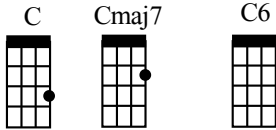

Key: C Tempo: 90 BPM

Dream (When You're Feeling Blue)

Johnny Mercer, 1944

Intro: 2x(C/2 Cmaj7/2 C6/2 Cmaj7/2)

C/8 B7
Dream when you're feeling blue B7/8 A A7
 C6/8 A/4 A7/4
Dream, that's the thing to do
 Dm/4 Fm/4 C6/4 A9/4 Dm Fm A9
Just watch the smoke rings rise in the air
 D7/8 Dm/4 G7/4 D7 G7
You'll find your share of memories there

C/8 B7/8
So, dream when the day is through
 C6/8 A/4 A7/4
Dream and they might come true
 Dm/4 Fm/4 C6/4 A9/4
Things never are as bad as they seem
 Dm7/4 G7/4 C/4 A7/4 Dm7/4 G7/4 C/5 pause Cmaj7/1
So, dream, dream, dream